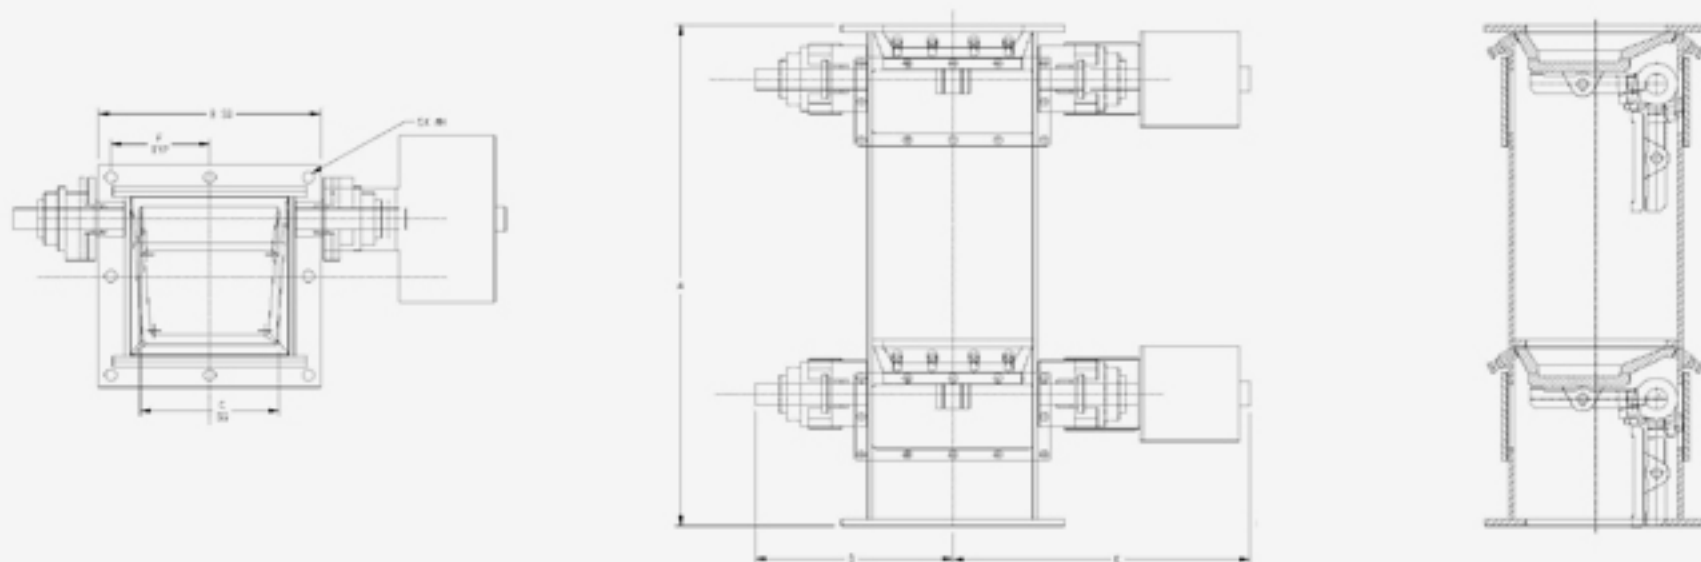

HPTC DIMENSIONS

Size/Type	CFH	A	B	C	D	E	F	G	H
8"	210	32"	13-1/2"	8"	12-1/2"	18-3/16"	5-7/8"	8	13/16"
10"	306	36"	16"	10"	14-3/16"	21-5/16"	7-1/8"	8	13/16"
12"	558	44"	20"	12"	16-3/4"	24-5/8"	8-7/8"	8	13/16"
18+	936	65-3/4"	31-1/2"	18"	CF	CF	9	8	CF