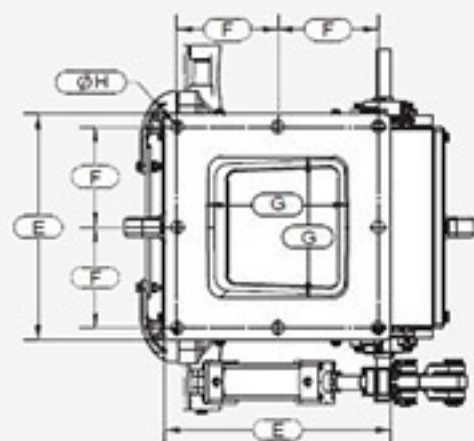

# MPFTA DIMENSIONS

Plan View (Top)

Elevation View: Door

Elevation View: Side Internal

Size/Type	CFH"	A	B	C	D	E	F	G	H
8" MPFTA	90	16"	32-1/16"	21-1/2"	23-3/4"	13-1/2"	5-7/8"	8"	7/8"Ø
10" MPFTA	150	18"	36-1/16"	24-13/16"	25-3/4"	16"	7-1/8"	10"	7/8"Ø
12" MPFTA	300	22"	44-1/16"	28-1/4"	29"	20"	20-5/16"	12"	7/8"Ø