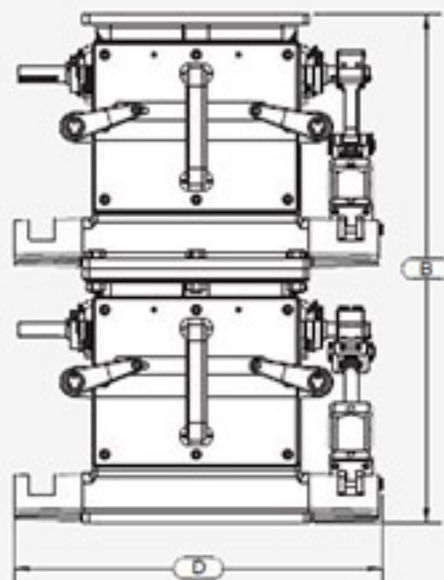

# MPFTA DIMENSIONS

Plan View (Top)

Elevation View: Door

Elevation View: Side Internal

Size/Type	CFH"	A	B	C	D	E	F	G	H
8" MPFTA	90	16"	32-1/16"	21-1/2"	23-3/4"	13-1/2"	5-7/8"	8"	7/8"Ø
10" MPFTA	150	18"	36-1/16"	24-13/16"	25-3/4"	16"	7-1/8"	10"	7/8"Ø
12" MPFTA	300	22"	44-1/16"	28-1/4"	29"	20"	20-5/16"	12"	7/8"Ø