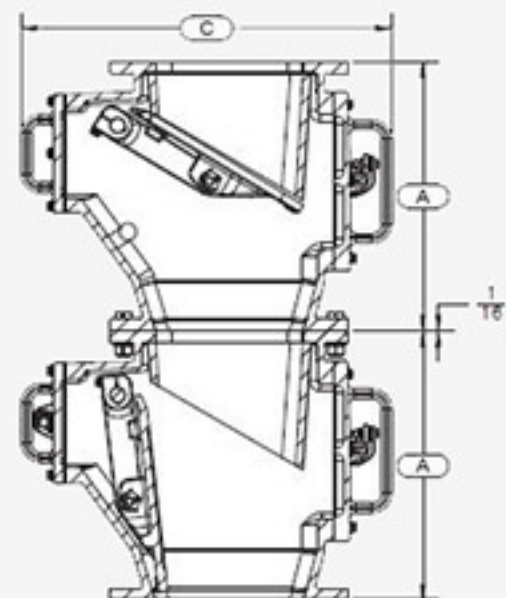

# MPFTA DIMENSIONS

Plan View (Top)

Elevation View: Door

Elevation View: Side Internal

Size/Type	CFH"	A	B	C	D	E	F	G	H
8" MPFTA	90	16"	32-1/16"	21-1/2"	23-3/4"	13-1/2"	5-7/8"	8"	7/8"Ø
10" MPFTA	150	18"	36-1/16"	24-13/16"	25-3/4"	16"	7-1/8"	10"	7/8"Ø
12" MPFTA	300	22"	44-1/16"	28-1/4"	29"	20"	20-5/16"	12"	7/8"Ø